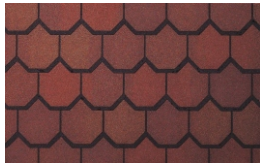

CARRIGE HOUSE SHANGLE

A selection of long-lasting shingles and colors.

Black Pearl

Colonial Slate

Georgian Brick

Stonegate Gray

Brownstone

Gatehouse Slate

Sherwood Forest

Victorian Blue

Note: Color swatches are for reference only. Limited by copying process and view resolution, color swatches on this site are not necessarily accurate. Actual color samples are available for viewing at the office location upon request. To accurately judge your shingle and color choice, we recommend that you view it on an actual roof with pitch similar to your own roof, prior to making your final selection.