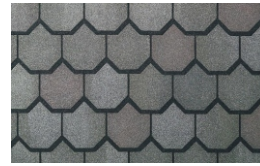

CARRIGE HOUSE SHANGLE

A selection of long-lasting shingles and colors.

Black Pearl

Colonial Slate

Georgian Brick

Stonegate Gray

Brownstone

Gatehouse Slate

Sherwood Forest

Victorian Blue

Note: Color swatches are for reference only. Limited by copying process and view resolution, color swatches on this site are not necessarily accurate. Actual color samples are available for viewing at the office location upon request. To accurately judge your shingle and color choice, we recommend that you view it on an actual roof with pitch similar to your own roof, prior to making your final selection.