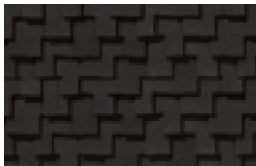

# PRESIDENTIAL SHAKE TL ULTIMATE

A selection of long-lasting shingles and colors.

**Aged Bark**

**Autumn Blend**

**Bark Brown**

**Charcoal Black**

**Country Gray**

**Platinum**

**Shadow Gray**

**Spanish Tile**

**Weathered Wood**

**Yosemite**

**Note: Color swatches are for reference only. Limited by copying process and view resolution, color swatches on this site are not necessarily accurate. Actual color samples are available for viewing at the office location upon request. To accurately judge your shingle and color choice, we recommend that you view it on an actual roof with pitch similar to your own roof, prior to making your final selection.**