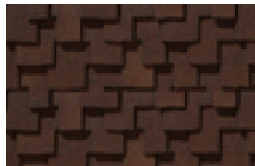

# PRESIDENTIAL SHAKE TL ULTIMATE

A selection of long-lasting shingles and colors.

**Aged Bark**

**Autumn Blend**

**Bark Brown**

**Charcoal Black**

**Country Gray**

**Platinum**

**Shadow Gray**

**Spanish Tile**

**Weathered Wood**

**Yosemite**

**Note: Color swatches are for reference only. Limited by copying process and view resolution, color swatches on this site are not necessarily accurate. Actual color samples are available for viewing at the office location upon request. To accurately judge your shingle and color choice, we recommend that you view it on an actual roof with pitch similar to your own roof, prior to making your final selection.**