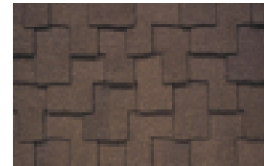

# PRESIDENTIAL SHAKE TL ULTIMATE

A selection of long-lasting shingles and colors.

**Aged Bark**

**Autumn Blend**

**Bark Brown**

**Charcoal Black**

**Country Gray**

**Platinum**

**Shadow Gray**

**Spanish Tile**

**Weathered Wood**

**Yosemite**

**Note: Color swatches are for reference only. Limited by copying process and view resolution, color swatches on this site are not necessarily accurate. Actual color samples are available for viewing at the office location upon request. To accurately judge your shingle and color choice, we recommend that you view it on an actual roof with pitch similar to your own roof, prior to making your final selection.**