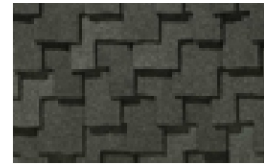

# PRESIDENTIAL SHAKE TL ULTIMATE

A selection of long-lasting shingles and colors.

**Aged Bark**

**Autumn Blend**

**Bark Brown**

**Charcoal Black**

**Country Gray**

**Platinum**

**Shadow Gray**

**Spanish Tile**

**Weathered Wood**

**Yosemite**

**Note: Color swatches are for reference only. Limited by copying process and view resolution, color swatches on this site are not necessarily accurate. Actual color samples are available for viewing at the office location upon request. To accurately judge your shingle and color choice, we recommend that you view it on an actual roof with pitch similar to your own roof, prior to making your final selection.**