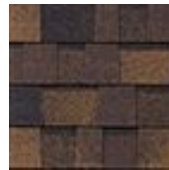

DURATION PREMIUM SERIES

A selection of long-lasting shingles and colors.

Amber

Antique Silver

Brownwood

Chateau Green

Desert Tan

Driftwood

Estate Gray

Harbor Blue

Onyx Black

Quarry Gray

Terra Cotta

Note: Color swatches are for reference only. Limited by copying process and view resolution, color swatches on this site are not necessarily accurate. Actual color samples are available for viewing at the office location upon request. To accurately judge your shingle and color choice, we recommend that you view it on an actual roof with pitch similar to your own roof, prior to making your final selection.