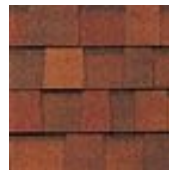

DURATION PREMIUM SERIES

A selection of long-lasting shingles and colors.

Amber

Antique Silver

Brownwood

Chateau Green

Desert Tan

Driftwood

Estate Gray

Harbor Blue

Onyx Black

Quarry Gray

Terra Cotta

Note: Color swatches are for reference only. Limited by copying process and view resolution, color swatches on this site are not necessarily accurate. Actual color samples are available for viewing at the office location upon request. To accurately judge your shingle and color choice, we recommend that you view it on an actual roof with pitch similar to your own roof, prior to making your final selection.