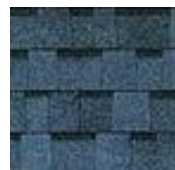

DURATION PREMIUM SERIES

A selection of long-lasting shingles and colors.

Amber

Antique Silver

Brownwood

Chateau Green

Desert Tan

Driftwood

Estate Gray

Harbor Blue

Onyx Black

Quarry Gray

Terra Cotta

Note: Color swatches are for reference only. Limited by copying process and view resolution, color swatches on this site are not necessarily accurate. Actual color samples are available for viewing at the office location upon request. To accurately judge your shingle and color choice, we recommend that you view it on an actual roof with pitch similar to your own roof, prior to making your final selection.