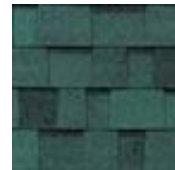

DURATION PREMIUM SERIES

A selection of long-lasting shingles and colors.

Amber

Antique Silver

Brownwood

Chateau Green

Desert Tan

Driftwood

Estate Gray

Harbor Blue

Onyx Black

Quarry Gray

Terra Cotta

Note: Color swatches are for reference only. Limited by copying process and view resolution, color swatches on this site are not necessarily accurate. Actual color samples are available for viewing at the office location upon request. To accurately judge your shingle and color choice, we recommend that you view it on an actual roof with pitch similar to your own roof, prior to making your final selection.