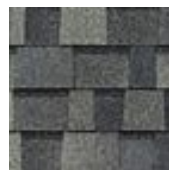

DURATION PREMIUM SERIES

A selection of long-lasting shingles and colors.

Amber

Antique Silver

Brownwood

Chateau Green

Desert Tan

Driftwood

Estate Gray

Harbor Blue

Onyx Black

Quarry Gray

Terra Cotta

Note: Color swatches are for reference only. Limited by copying process and view resolution, color swatches on this site are not necessarily accurate. Actual color samples are available for viewing at the office location upon request. To accurately judge your shingle and color choice, we recommend that you view it on an actual roof with pitch similar to your own roof, prior to making your final selection.