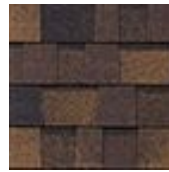

DURATION SERIES

A selection of long-lasting shingles and colors.

Amber

Antique Silver

Brownwood

Chateau Green

Desert Tan

Driftwood

Estate Gray

Harbor Blue

Onyx Black

Quarry Gray

Shasta White

Terra Cotta

Note: Color swatches are for reference only. Limited by copying process and view resolution, color swatches on this site are not necessarily accurate. Actual color samples are available for viewing at the office location upon request. To accurately judge your shingle and color choice, we recommend that you view it on an actual roof with pitch similar to your own roof, prior to making your final selection.