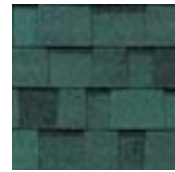

DURATION SERIES

A selection of long-lasting shingles and colors.

Amber

Antique Silver

Brownwood

Chateau Green

Desert Tan

Driftwood

Estate Gray

Harbor Blue

Onyx Black

Quarry Gray

Shasta White

Terra Cotta

Note: Color swatches are for reference only. Limited by copying process and view resolution, color swatches on this site are not necessarily accurate. Actual color samples are available for viewing at the office location upon request. To accurately judge your shingle and color choice, we recommend that you view it on an actual roof with pitch similar to your own roof, prior to making your final selection.