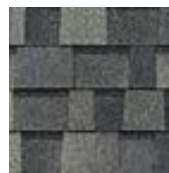

DURATION SERIES

A selection of long-lasting shingles and colors.

Amber

Antique Silver

Brownwood

Chateau Green

Desert Tan

Driftwood

Estate Gray

Harbor Blue

Onyx Black

Quarry Gray

Shasta White

Terra Cotta

Note: Color swatches are for reference only. Limited by copying process and view resolution, color swatches on this site are not necessarily accurate. Actual color samples are available for viewing at the office location upon request. To accurately judge your shingle and color choice, we recommend that you view it on an actual roof with pitch similar to your own roof, prior to making your final selection.