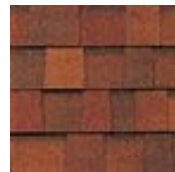

DURATION SERIES

A selection of long-lasting shingles and colors.

Amber

Antique Silver

Brownwood

Chateau Green

Desert Tan

Driftwood

Estate Gray

Harbor Blue

Onyx Black

Quarry Gray

Shasta White

Terra Cotta

Note: Color swatches are for reference only. Limited by copying process and view resolution, color swatches on this site are not necessarily accurate. Actual color samples are available for viewing at the office location upon request. To accurately judge your shingle and color choice, we recommend that you view it on an actual roof with pitch similar to your own roof, prior to making your final selection.