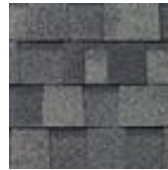

## OAKRIDGE

A selection of long-lasting shingles and colors.

**Antique Silver**

**Driftwood**

**Beachwood Sand**

**Estate Gray**

**Brownwood**

**Onyx Black**

**Desert Tan**

**Note: Color swatches are for reference only. Limited by copying process and view resolution, color swatches on this site are not necessarily accurate. Actual color samples are available for viewing at the office location upon request. To accurately judge your shingle and color choice, we recommend that you view it on an actual roof with pitch similar to your own roof, prior to making your final selection.**