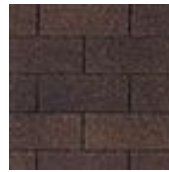

## SUPREME AR

A selection of long-lasting shingles and colors.

**Antique Silver**

**Beachwood Sand**

**Brownwood**

**Chateau Green**

**Desert Tan**

**Driftwood**

**Estate Gray**

**Onyx Black**

**Shasta White**

**Spanish Red**

**Surf Green**

**Note: Color swatches are for reference only. Limited by copying process and view resolution, color swatches on this site are not necessarily accurate. Actual color samples are available for viewing at the office location upon request. To accurately judge your shingle and color choice, we recommend that you view it in an actual roof with pitch similar to your own roof, prior to making your final selection.**